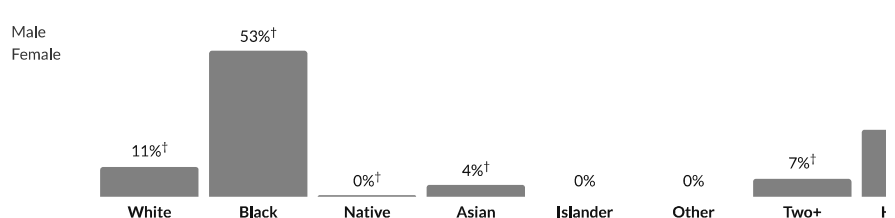

Find data for this place

Hover for margins of error and contextual data.

Demographics

† Margin of error is at least 10 percent of the total value. Take care with this statistic.

Age

50.7

Median age

about 1.4 times the figure in Atlantic City: 37.6
about 20 percent higher than the figure in Atlantic County: 42

Population by age range

Show data / Embed

Population by age category

Show data / Embed

† Margin of error is at least 10 percent of the total value. Take care with this statistic.

Sex

Show data / Embed

Race & Ethnicity

* Hispanic includes respondents of any race. Other categories are non-Hispanic.

Show data / Embed

Economics

† Margin of error is at least 10 percent of the total

Income

\$17,572

\$20,347

Household income

14.9%

Foreign-born population

about half the rate in Atlantic City: 29.9%

a little less than the rate in Atlantic County: 15.9%

Place of birth for foreign-born population

Show data / Embed

Veteran status

† Margin of error is at least 10 percent of the total value. Take care with this statistic.