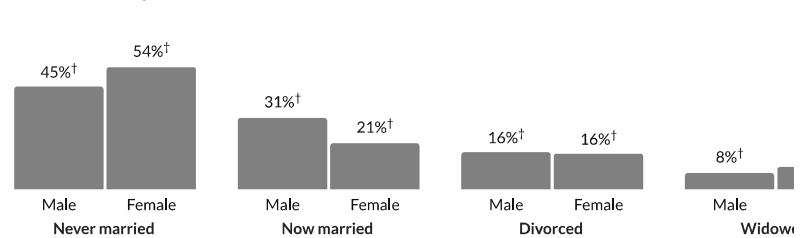

Means of transportation to work

Families

† Margin of error is at least 10 percent of the total value. Take care with this statistic.

Households

2,171

Number of households

Atlantic City: 16,170
 Atlantic County: 105,277

1.8

Persons per household

about 80 percent of the figure in Atlantic City: 2.3
 about three-quarters of the figure in Atlantic County: 2.6

Population by household type

† Margin of error is at least 10 percent of the total value. Take care with this statistic.

Marital status

* Universe: Population 15 years and over

Marital status, by sex

† Margin of error is at least 10 percent of the total value. Take care with this statistic.

Fertility

9.4%

Women 15-50 who gave birth during past year