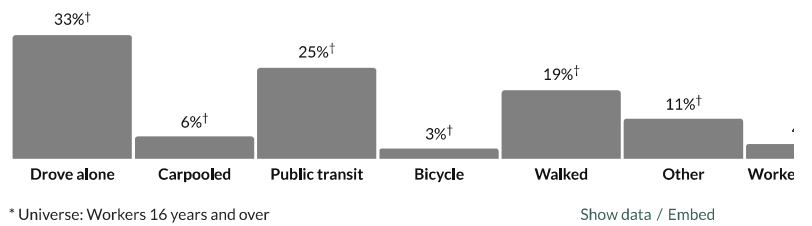

† Margin of error is at least 10 percent of the total value. Take care with this statistic.

Poverty

38.7%

Persons below poverty line

a little higher than the rate in Atlantic City: 37%†
 more than double the rate in Atlantic County: 14%

Children (Under 18)

Seniors (65 and over)

† Margin of error is at least 10 percent of the total value. Take care with this statistic.

Transportation to work

15.5 minutes

Mean travel time to work

about two-thirds of the figure in Atlantic City: 22.9
 about three-fifths of the figure in Atlantic County: 25.2

Means of transportation to work

Families

† Margin of error is at least 10 percent of the total value. Take care with this statistic.

Households

2,171

Number of households

Atlantic City: 16,170
 Atlantic County: 105,277