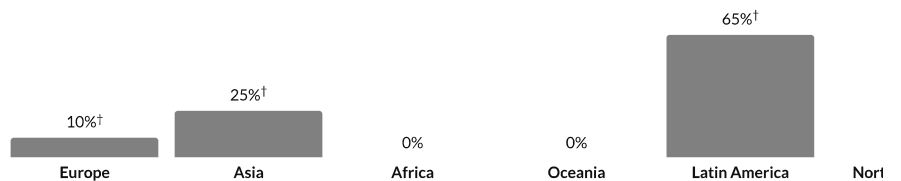

about two-fifths of the rate in Atlantic County: 29.4%

Population by highest level of education

* Universe: Population 25 years and over

Show data / Embed

Language

† Margin of error is at least 10 percent of the total value. Take care with this statistic.

N/A

Persons with language other than English spoken at home

Language at home, children 5-17

Show data / Embed

Language at home, adults 18+

Show data / Embed

Place of birth

† Margin of error is at least 10 percent of the total value. Take care with this statistic.

14.9%

Foreign-born population

about half the rate in Atlantic City: 29.9%

a little less than the rate in Atlantic County: 15.9%

Place of birth for foreign-born population

Show data / Embed

Veteran status

† Margin of error is at least 10 percent of the total value. Take care with this statistic.