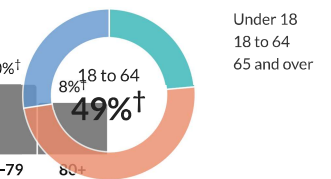

Find data for this place

Hover for margins of error and contextual data.

Demographics

† Margin of error is at least 10 percent of the total value. Take care with this statistic.

Age

50.7

Median age

about 1.4 times the figure in Atlantic City: 37.6
about 20 percent higher than the figure in Atlantic County: 42

Population by age range

Show data / Embed

Population by age category

Show data / Embed

† Margin of error is at least 10 percent of the total value. Take care with this statistic.

Sex

Show data / Embed

Race & Ethnicity

14.9%

Foreign-born population

about half the rate in Atlantic City: 29.9%

a little less than the rate in Atlantic County: 15.9%

Place of birth for foreign-born population

Show data / Embed

Veteran status

† Margin of error is at least 10 percent of the total value. Take care with this statistic.