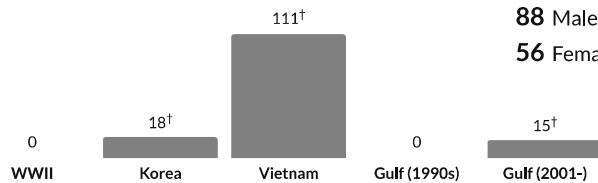

Veterans by wartime service

* Civilian veterans who served during wartime only

Show data / Embed

144 Total veterans

88 Male

56 Female

Hover for margin of error and contextual data.