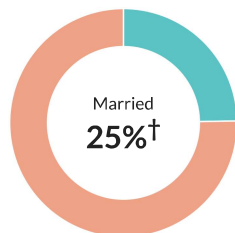

1.8

Persons per household

about 80 percent of the figure in Atlantic City: 2.3
 about three-quarters of the figure in Atlantic County: 2.6

Population by household type

† Margin of error is at least 10 percent of the total value. Take care with this statistic.

Marital status

* Universe: Population 15 years and over

Marital status, by sex

† Margin of error is at least 10 percent of the total value. Take care with this statistic.

Fertility

9.4%

Women 15-50 who gave birth during past year