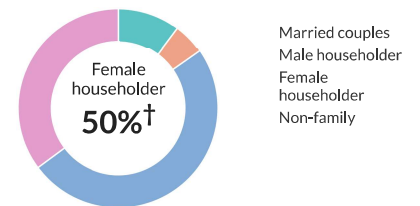

Means of transportation to work

Families

† Margin of error is at least 10 percent of the total value. Take care with this statistic.

Households

2,171

Number of households

Atlantic City: 16,170
 Atlantic County: 105,277

1.8

Persons per household

about 80 percent of the figure in Atlantic City: 2.3
 about three-quarters of the figure in Atlantic County: 2.6

Population by household type

† Margin of error is at least 10 percent of the total value. Take care with this statistic.

Marital status

* Universe: Population 15 years and over

Marital status, by sex

† Margin of error is at least 10 percent of the total value. Take care with this statistic.

Fertility

9.4%

Women 15-50 who gave birth during past year