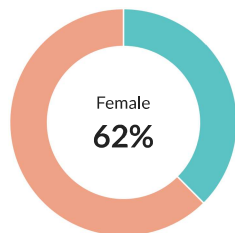

Find data for this place

Hover for margins of error and contextual data.

Demographics

† Margin of error is at least 10 percent of the total value. Take care with this statistic.

Age

50.7

Median age

about 1.4 times the figure in Atlantic City: 37.6
about 20 percent higher than the figure in Atlantic County: 42

Population by age range

Show data / Embed

Population by age category

Show data / Embed

† Margin of error is at least 10 percent of the total value. Take care with this statistic.

Sex

Show data / Embed

Race & Ethnicity

* Hispanic includes respondents of any race. Other categories are non-Hispanic.

Show data / Embed

Economics

† Margin of error is at least 10 percent of the total

Income

\$17,572

\$20,347

Household income

14.9%

Foreign-born population

about half the rate in Atlantic City: 29.9%

a little less than the rate in Atlantic County: 15.9%

Place of birth for foreign-born population

Show data / Embed

Veteran status

† Margin of error is at least 10 percent of the total value. Take care with this statistic.