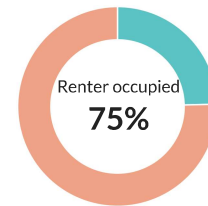

Ownership of occupied units