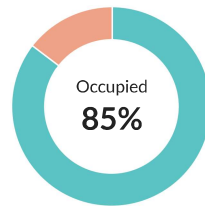

Marital status

* Universe: Population 15 years and over

Marital status, by sex

† Margin of error is at least 10 percent of the total value. Take care with this statistic.

Fertility

9.4%

Women 15-50 who gave birth during past year

about 25 percent higher than the rate in Atlantic City: 7.8% †

about 1.5 times the rate in Atlantic County: 5.9% †

Women who gave birth during past year, by age group

Housing

Units & Occupancy

2,542

Number of housing units

Atlantic City: 20,725

Atlantic County: 131,505

Occupied vs. Vacant

Ownership of occupied units

Types of structure

Year moved in, by percentage of population

Value

† Margin of error is at least 10 percent of the total value. Take care with this statistic.