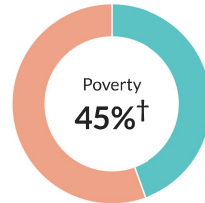

Children (Under 18)