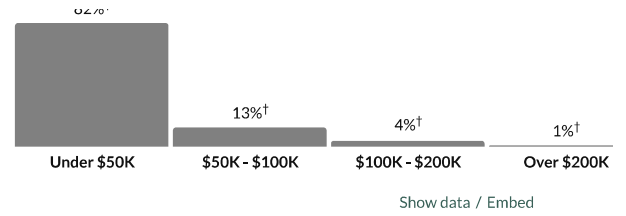

Population by age range

Show data / Embed

Population by age category

Show data / Embed

† Margin of error is at least 10 percent of the total value. Take care with this statistic.

Sex

Show data / Embed

Race & Ethnicity

* Hispanic includes respondents of any race. Other categories are non-Hispanic.

Show data / Embed

Economics

† Margin of error is at least 10 percent of the total

Income

\$17,572

\$20,347

Household income

82%†

value. Take care with this statistic.

Per capita income

about 80 percent of the amount in Atlantic City: \$21,048
 about half the amount in Atlantic County: \$36,143

Median household income

about two-thirds of the amount in Atlantic City: \$29,773
 about one-third of the amount in Atlantic County: \$66,473

† Margin of error is at least 10 percent of the total value. Take care with this statistic.

Poverty

38.7%

Persons below poverty line

a little higher than the rate in Atlantic City: 37%†
 more than double the rate in Atlantic County: 14%