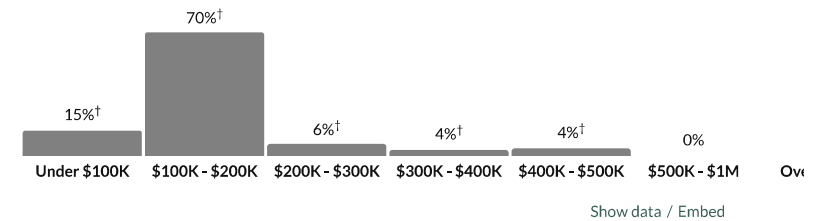

Marital status

* Universe: Population 15 years and over

Marital status, by sex

† Margin of error is at least 10 percent of the total value. Take care with this statistic.

Fertility

9.4%

Women 15-50 who gave birth during past year

about 25 percent higher than the rate in Atlantic City: 7.8% †

about 1.5 times the rate in Atlantic County: 5.9% †

Women who gave birth during past year, by age group

Housing

Units & Occupancy

2,542

Number of housing units

Atlantic City: 20,725

Atlantic County: 131,505

Occupied vs. Vacant

Ownership of occupied units

Types of structure

Year moved in, by percentage of population

Value

† Margin of error is at least 10 percent of the total value. Take care with this statistic.

\$155,000

Median value of owner-occupied housing units

a little higher than the amount in Atlantic City: \$150,900

about two-thirds of the amount in Atlantic County: \$222,600

Value of owner-occupied housing units