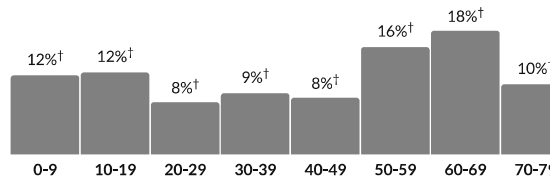

Find data for this place

Hover for margins of error and contextual data.

Demographics

† Margin of error is at least 10 percent of the total value. Take care with this statistic.

Age

50.7

Median age

about 1.4 times the figure in Atlantic City: 37.6
about 20 percent higher than the figure in Atlantic County: 42

Population by age range

Show data / Embed

Population by age category

Show data / Embed

† Margin of error is at least 10 percent of the total value. Take care with this statistic.

Sex

Show data / Embed

Race & Ethnicity

about 1.5 times the rate in Atlantic County: 12.3%

Population migration since previous year

Social

† Margin of error is at least 10 percent of the total value. Take care with this statistic.

Educational attainment