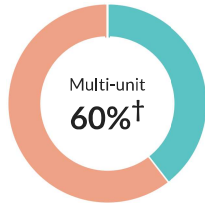

Marital status

* Universe: Population 15 years and over

Marital status, by sex

† Margin of error is at least 10 percent of the total value. Take care with this statistic.

Fertility

9.4%

Women 15-50 who gave birth during past year

about 25 percent higher than the rate in Atlantic City: 7.8% †

about 1.5 times the rate in Atlantic County: 5.9% †

Women who gave birth during past year, by age group

Housing

Units & Occupancy

2,542

Number of housing units

Atlantic City: 20,725

Atlantic County: 131,505

Occupied vs. Vacant

Ownership of occupied units

Types of structure

Year moved in, by percentage of population

Value

† Margin of error is at least 10 percent of the total value. Take care with this statistic.