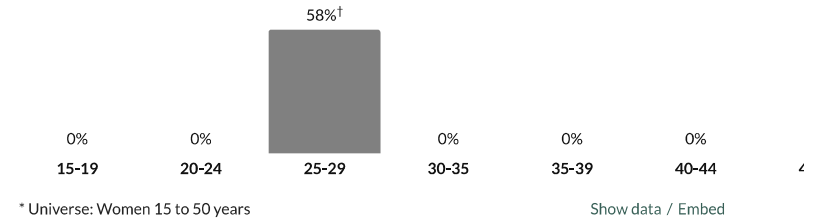

1.8

Persons per household

about 80 percent of the figure in Atlantic City: 2.3
 about three-quarters of the figure in Atlantic County: 2.6

Population by household type

† Margin of error is at least 10 percent of the total value. Take care with this statistic.

Marital status

* Universe: Population 15 years and over

Marital status, by sex

† Margin of error is at least 10 percent of the total value. Take care with this statistic.

Fertility

9.4%

Women 15-50 who gave birth during past year

about 25 percent higher than the rate in Atlantic City: 7.8% †

about 1.5 times the rate in Atlantic County: 5.9% †

Women who gave birth during past year, by age group

Housing

Units & Occupancy

2,542

Number of housing units