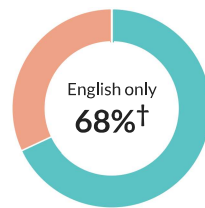

75%

High school grad or higher

about the same as the rate in Atlantic City: 74.1%

about 80 percent of the rate in Atlantic County: 87.8%

11.5%

Bachelor's degree or higher

about three-fifths of the rate in Atlantic City: 18.4% †

about two-fifths of the rate in Atlantic County: 29.4%

Population by highest level of education

* Universe: Population 25 years and over

Show data / Embed

Language

† Margin of error is at least 10 percent of the total value. Take care with this statistic.

N/A

Persons with language other than English spoken at home

Language at home, children 5-17

Show data / Embed

Language at home, adults 18+

Show data / Embed

Place of birth

† Margin of error is at least 10 percent of the total value. Take care with this statistic.